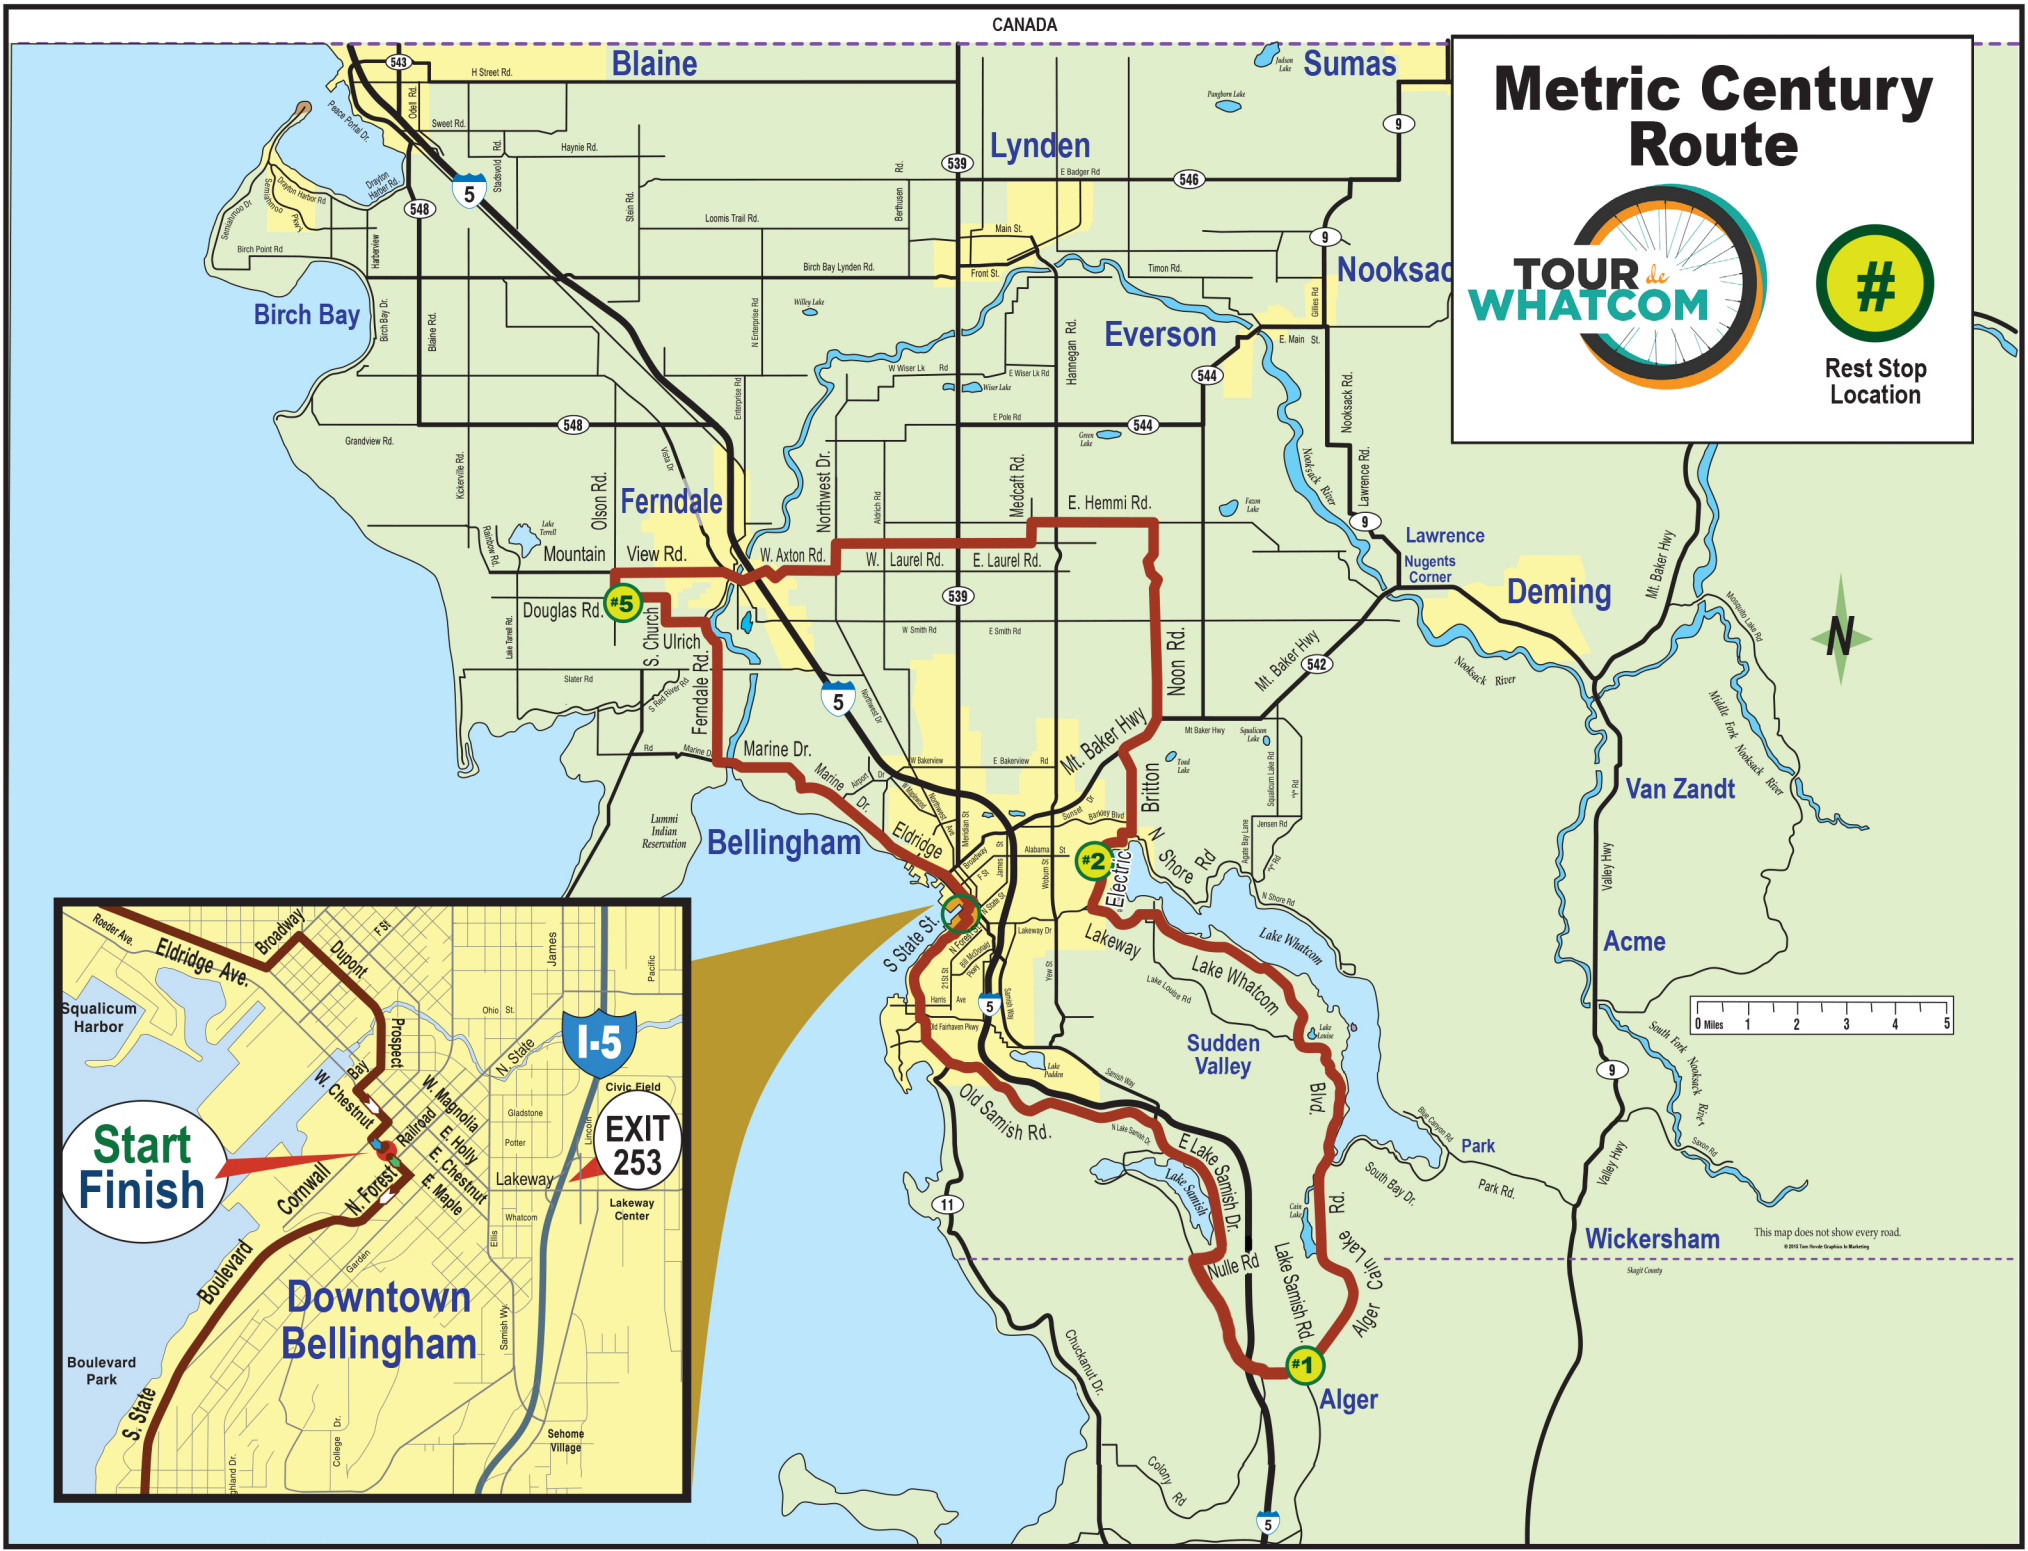

Rest Stop Location