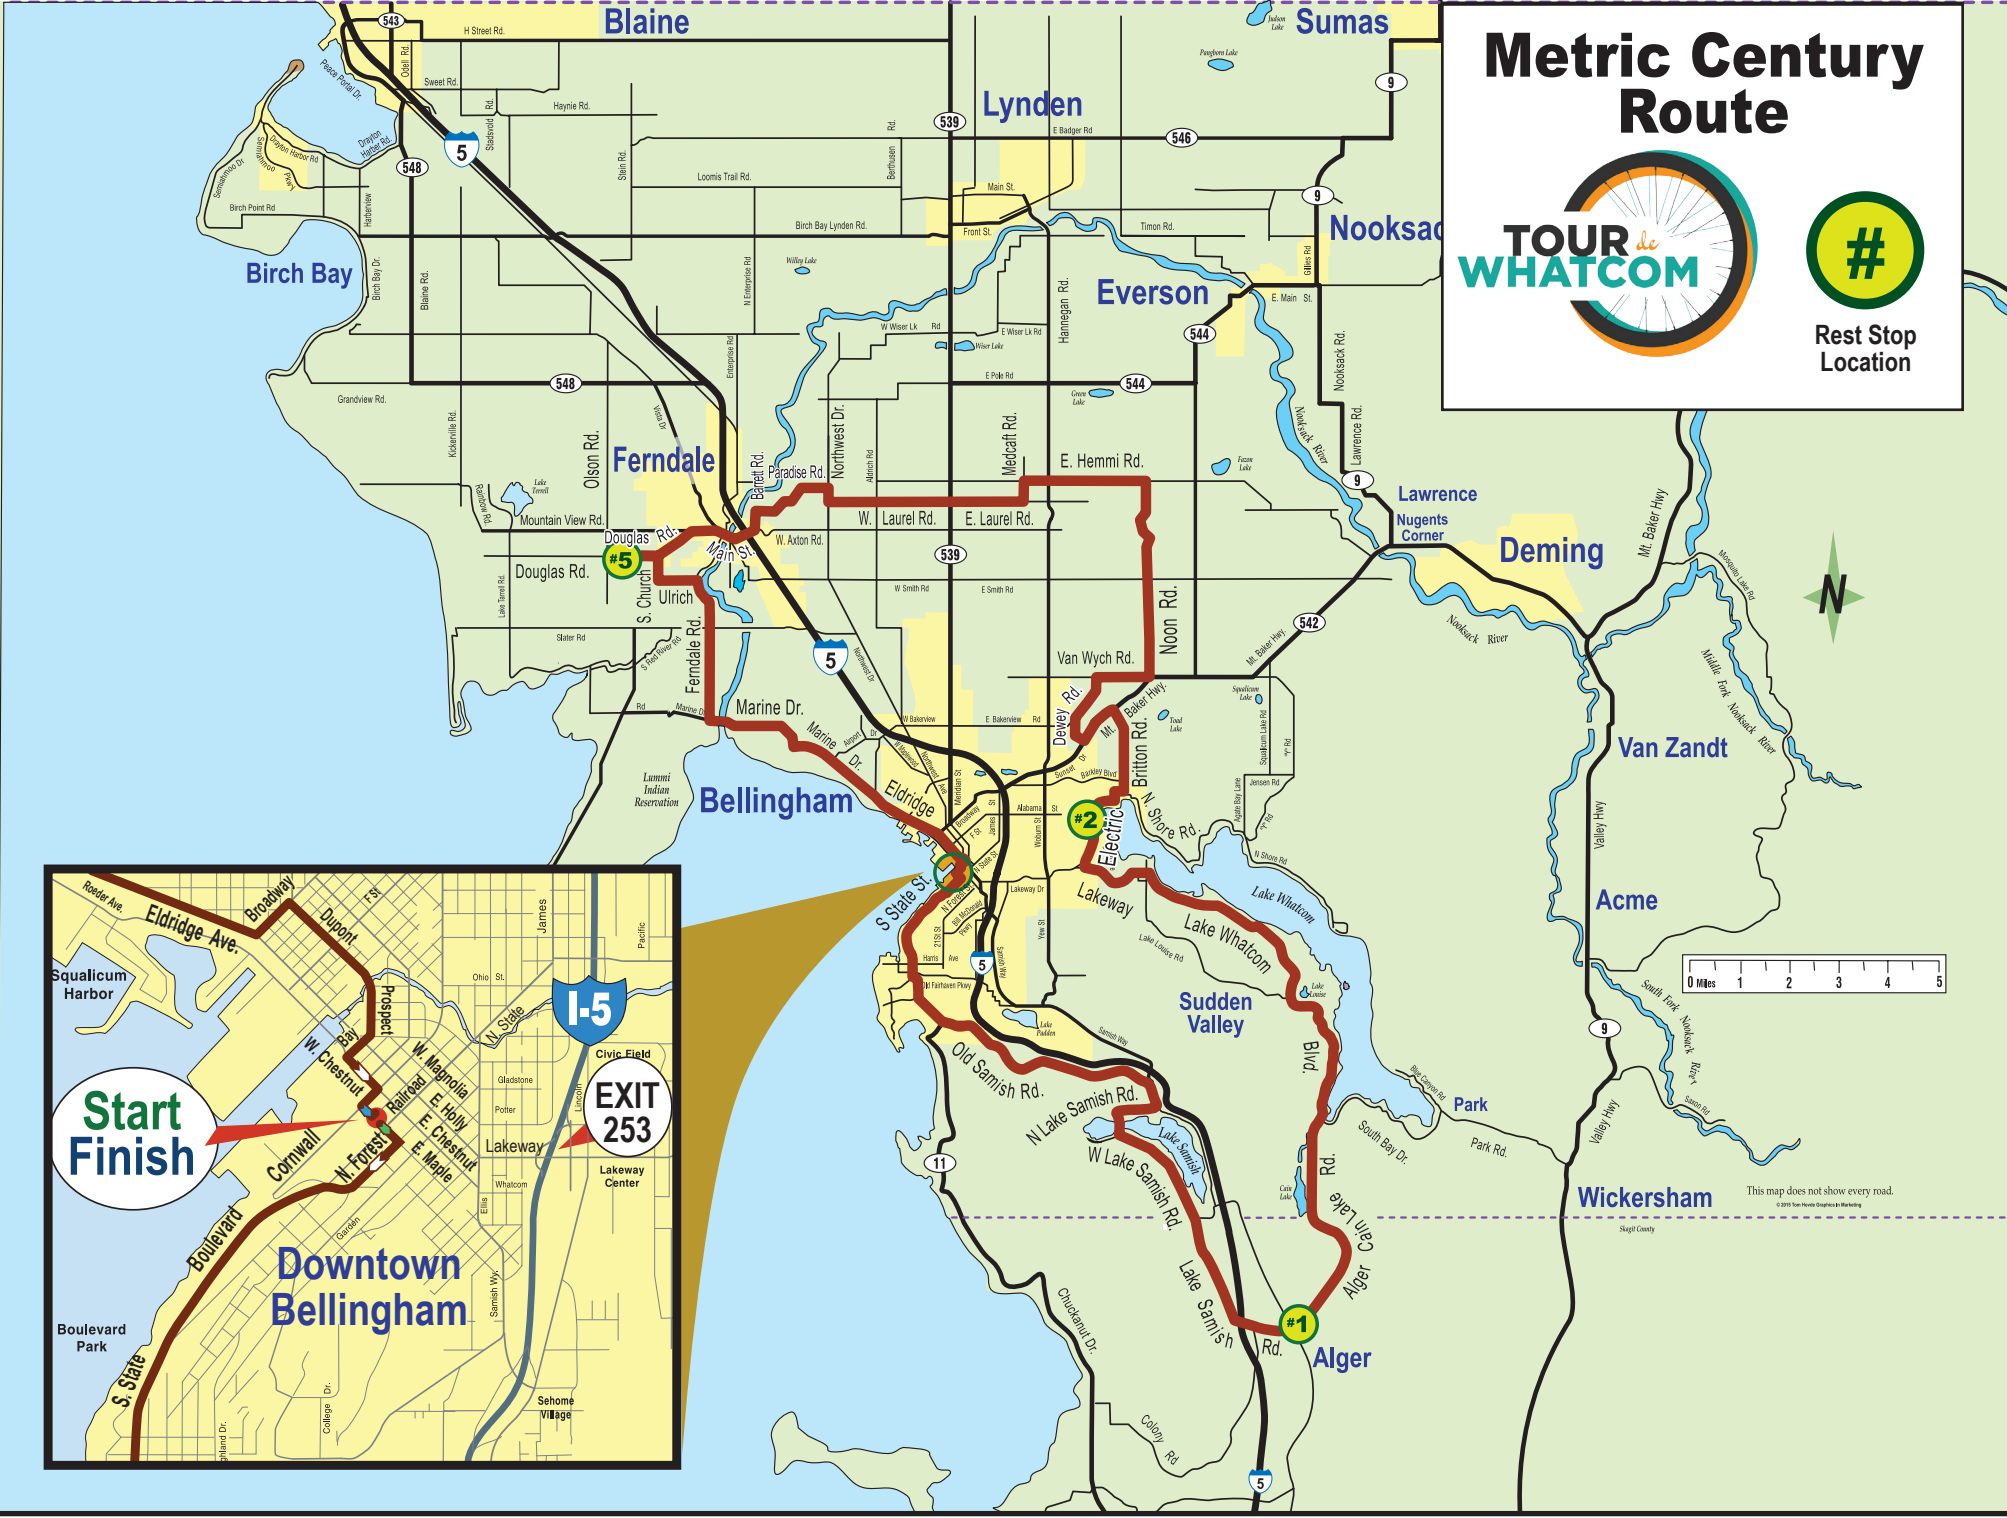

CANADA

# Metric Century Route

**Rest Stop Location**

**Start Finish**

**Downtown Bellingham**

**EXIT 253**

**I-5**

This map does not show every road.  
 © 2015 Tom Hovde Graphics & Mapping